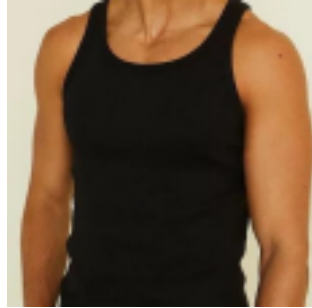

Effective 8/1/2023 LDCC Sports Dress Code Policy